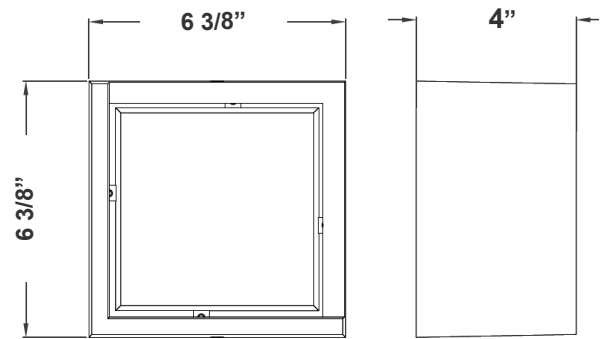

# LRS SERIES Outdoor Lighting

LRS-H-MCT-C90-WH

**WESTGATE**  
THE FUTURE IS HERE...AND IT'S QUITE BRIGHT!

Customer Name: \_\_\_\_\_

Project Name: \_\_\_\_\_

Note: \_\_\_\_\_ | Type: \_\_\_\_\_

6 3/4"(L) x 6 3/4"(W) x 4"(H)