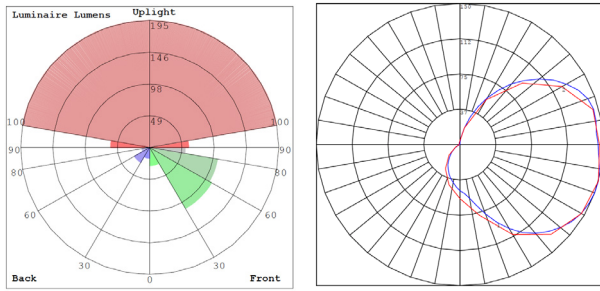

### Lighting:

- Total Lumens: 650LM
- Color Temperatures: 3000K/ 4000K/ 5000K
- Color Rendering Index: CRI ≥ 90
- Beam Angle: 90° x 110°
- Rated life: 70,000 Hrs

## Other Models:

• 12W | 650LM | LRS-H-MCT-C90-BK

• 12W | 650LM | LRS-H-MCT-C90-MGBR

Phone: (877) 805-2252 | Fax: (877) 805-2252  
www.westgatemg.com | www.westgatecontrols.co

WG-ZY-29-2Z

**Photometrics:** LRS-H-MCT-C90-WH