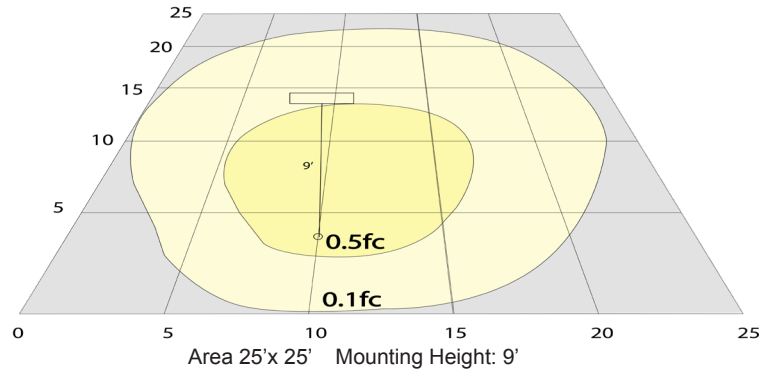

Photometrics: LRS-H-MCT-C90-WH

Other Views:

Performance Table: LRS-H-MCT-C90-WH

MODEL NO.	Wattage	Voltage	Lumens	Color Temp.	BUG Rating	LPW
LRS-H-MCT-C90-WH	12W	120~277V	650LM	3000K 4000K 5000K	B0-U3-G1	54

Sample Ordering

Model	Color Temp.	CRI	Housing
LRS - H - MCT - C90 - WH			

Other Models: